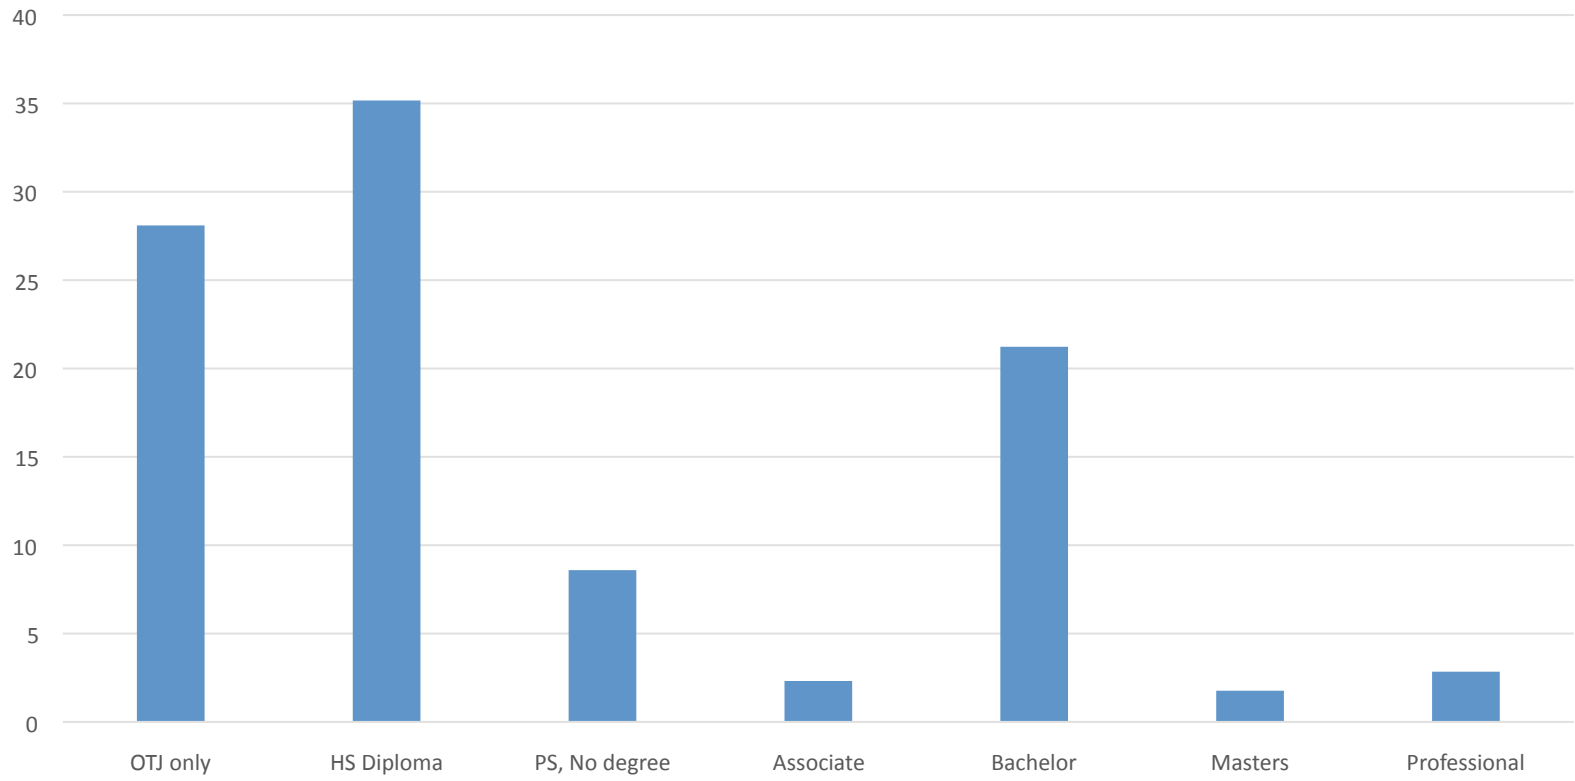

PERCENTAGE OF JOBS (2024)*