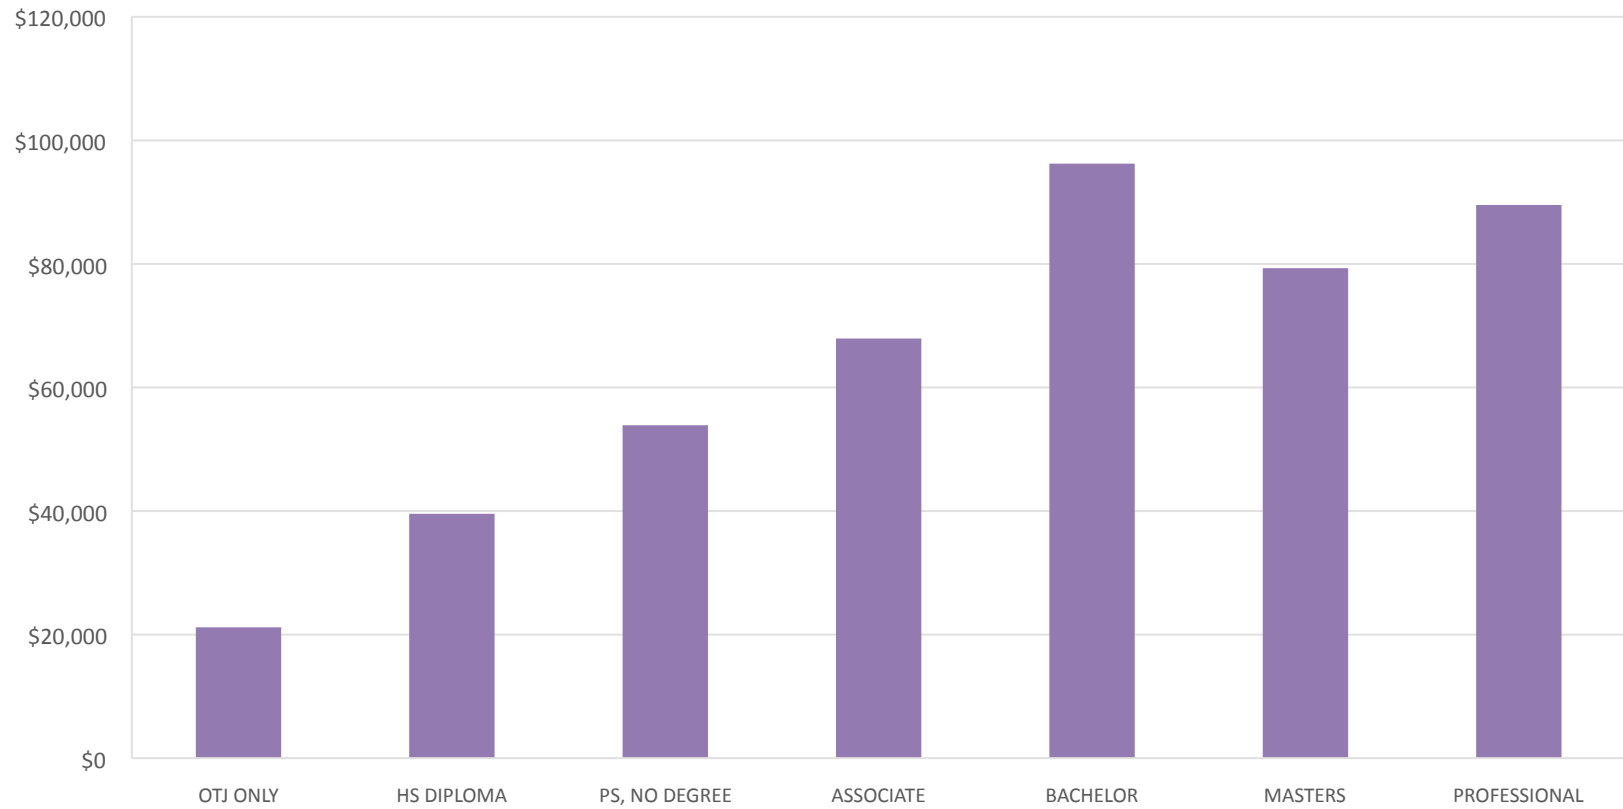

# Job Growth Projections

From the Department of Labor  
(2014-2024)

<https://www.bls.gov/emp/>

## Fastest Growing Occupations 2006-2016

Employment Category	Percentage of Growth
Wind turbine service technicians	108.0%
Occupational therapy assistants	42.7%
Physical therapy assistants	40.6%
Physical therapist aides	39.0%
Home health aides	38.1%

## MEDIAN WAGES (2015)\*